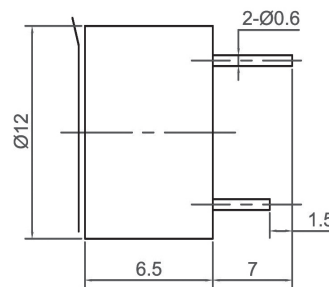

Magnetic Buzzer (DC)

Canopus Part no.	Operating Voltage (VDC)	Rated Voltage (VDC)	Max Rated Current (mA)	Min Sound Output (dBA)	Resonant Frequency (Hz)	Tone Nature	Operating Temperature (°C)	Housing	Terminal	Weight (g)
CMB1005EC25NP	3 ~ 7	5	25	76 at 10cm	2500±200	Continuous	-25 ~ +70	Noryl	Pin	1

Canopus Part no.	Operating Voltage (VDC)	Rated Voltage (VDC)	Max Rated Current (mA)	Min Sound Output (dBA)	Resonant Frequency (Hz)	Tone Nature	Operating Temperature (°C)	Housing	Terminal	Weight (g)
CMB1206EC23NP	4 ~ 7	5	30	85 at 10cm	2300±300	Continuous	-40 ~ +92	Noryl	Pin	2

Canopus Part no.	Operating Voltage (VDC)	Rated Voltage (VDC)	Max Rated Current (mA)	Min Sound Output (dBA)	Resonant Frequency (Hz)	Tone Nature	Operating Temperature (°C)	Housing	Terminal	Weight (g)
CMB1207AC23NP	1.4 ~ 2	1.5	25	76 at 10cm	2300±500	Continuous	-40 ~ +86	Noryl	Pin	1
CMB1207CC23NP	2 ~ 5	3	30	83 at 10cm	2300±3400	Continuous	-40 ~ +87	Noryl	Pin	1
CMB1207EC23NP	3 ~ 7	3	30	83 at 10cm	2300±400	Continuous	-40 ~ +89	Noryl	Pin	1
CMB1207EC31NP	3 ~ 7	3	30	83 at 10cm	3100±300	Continuous	-40 ~ +88	Noryl	Pin	1
CMB1207HC23NP	9 ~ 15	12	30	83 at 10cm	2300±400	Continuous	-40 ~ +91	Noryl	Pin	1
CMB1207HC31NP	9 ~ 15	12	30	83 at 10cm	3100±300	Continuous	-40 ~ +90	Noryl	Pin	1