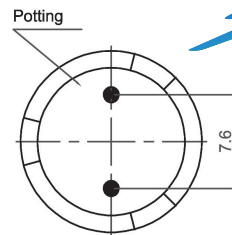

Magnetic Buzzer (DC)

Canopus Part no.	Operating Voltage (VDC)	Rated Voltage (VDC)	Max Rated Current (mA)	Min Sound Output (dBA)	Resonant Frequency (Hz)	Tone Nature	Operating Temperature (°C)	Housing	Terminal	Weight (g)
CMB1005EC25NP	3 ~ 7	5	25	76 at 10cm	2500±200	Continuous	-25 ~ +70	Noryl	Pin	1

Canopus Part no.	Operating Voltage (VDC)	Rated Voltage (VDC)	Max Rated Current (mA)	Min Sound Output (dBA)	Resonant Frequency (Hz)	Tone Nature	Operating Temperature (°C)	Housing	Terminal	Weight (g)
CMB1206EC23NP	4 ~ 7	5	30	85 at 10cm	2300±300	Continuous	-40 ~ +92	Noryl	Pin	2

Canopus Part no.	Operating Voltage (VDC)	Rated Voltage (VDC)	Max Rated Current (mA)	Min Sound Output (dBA)	Resonant Frequency (Hz)	Tone Nature	Operating Temperature (°C)	Housing	Terminal	Weight (g)
CMB1207AC23NP	1.4 ~ 2	1.5	25	76 at 10cm	2300±500	Continuous	-40 ~ +86	Noryl	Pin	1
CMB1207CC23NP	2 ~ 5	3	30	83 at 10cm	2300±3400	Continuous	-40 ~ +87	Noryl	Pin	1
CMB1207EC23NP	3 ~ 7	3	30	83 at 10cm	2300±400	Continuous	-40 ~ +89	Noryl	Pin	1
CMB1207EC31NP	3 ~ 7	3	30	83 at 10cm	3100±300	Continuous	-40 ~ +88	Noryl	Pin	1
CMB1207HC23NP	9 ~ 15	12	30	83 at 10cm	2300±400	Continuous	-40 ~ +91	Noryl	Pin	1
CMB1207HC31NP	9 ~ 15	12	30	83 at 10cm	3100±300	Continuous	-40 ~ +90	Noryl	Pin	1