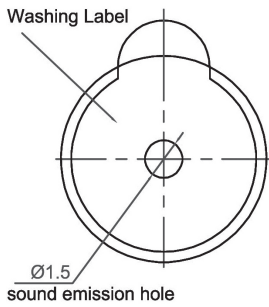

Magnetic Buzzer (DC)

Canopus Part no.	Operating Voltage (VDC)	Rated Voltage (VDC)	Max Rated Current (mA)	Min Sound Output (dBA)	Resonant Frequency (Hz)	Tone Nature	Operating Temperature (°C)	Housing	Terminal	Weight (g)
CMB1005EC25NP	3 ~ 7	5	25	76 at 10cm	2500±200	Continuous	-25 ~ +70	Noryl	Pin	1

Canopus Part no.	Operating Voltage (VDC)	Rated Voltage (VDC)	Max Rated Current (mA)	Min Sound Output (dBA)	Resonant Frequency (Hz)	Tone Nature	Operating Temperature (°C)	Housing	Terminal	Weight (g)
CMB1206EC23NP	4 ~ 7	5	30	85 at 10cm	2300±300	Continuous	-40 ~ +92	Noryl	Pin	2

Canopus Part no.	Operating Voltage (VDC)	Rated Voltage (VDC)	Max Rated Current (mA)	Min Sound Output (dBA)	Resonant Frequency (Hz)	Tone Nature	Operating Temperature (°C)	Housing	Terminal	Weight (g)
CMB1207AC23NP	1.4 ~ 2	1.5	25	76 at 10cm	2300±500	Continuous	-40 ~ +86	Noryl	Pin	1
CMB1207CC23NP	2 ~ 5	3	30	83 at 10cm	2300±3400	Continuous	-40 ~ +87	Noryl	Pin	1
CMB1207EC23NP	3 ~ 7	3	30	83 at 10cm	2300±400	Continuous	-40 ~ +89	Noryl	Pin	1
CMB1207EC31NP	3 ~ 7	3	30	83 at 10cm	3100±300	Continuous	-40 ~ +88	Noryl	Pin	1
CMB1207HC23NP	9 ~ 15	12	30	83 at 10cm	2300±400	Continuous	-40 ~ +91	Noryl	Pin	1
CMB1207HC31NP	9 ~ 15	12	30	83 at 10cm	3100±300	Continuous	-40 ~ +90	Noryl	Pin	1