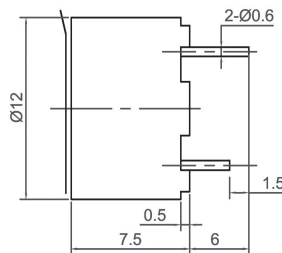

Magnetic Buzzer (DC)

Canopus Part no.	Operating Voltage (VDC)	Rated Voltage (VDC)	Max Rated Current (mA)	Min Sound Output (dBA)	Resonant Frequency (Hz)	Tone Nature	Operating Temperature (°C)	Housing	Terminal	Weight (g)
CMB1005EC25NP	3 ~ 7	5	25	76 at 10cm	2500±200	Continuous	-25 ~ +70	Noryl	Pin	1

Canopus Part no.	Operating Voltage (VDC)	Rated Voltage (VDC)	Max Rated Current (mA)	Min Sound Output (dBA)	Resonant Frequency (Hz)	Tone Nature	Operating Temperature (°C)	Housing	Terminal	Weight (g)
CMB1206EC23NP	4 ~ 7	5	30	85 at 10cm	2300±300	Continuous	-40 ~ +92	Noryl	Pin	2

Canopus Part no.	Operating Voltage (VDC)	Rated Voltage (VDC)	Max Rated Current (mA)	Min Sound Output (dBA)	Resonant Frequency (Hz)	Tone Nature	Operating Temperature (°C)	Housing	Terminal	Weight (g)
CMB1207AC23NP	1.4 ~ 2	1.5	25	76 at 10cm	2300±500	Continuous	-40 ~ +86	Noryl	Pin	1
CMB1207CC23NP	2 ~ 5	3	30	83 at 10cm	2300±3400	Continuous	-40 ~ +87	Noryl	Pin	1
CMB1207EC23NP	3 ~ 7	3	30	83 at 10cm	2300±400	Continuous	-40 ~ +89	Noryl	Pin	1
CMB1207EC31NP	3 ~ 7	3	30	83 at 10cm	3100±300	Continuous	-40 ~ +88	Noryl	Pin	1
CMB1207HC23NP	9 ~ 15	12	30	83 at 10cm	2300±400	Continuous	-40 ~ +91	Noryl	Pin	1
CMB1207HC31NP	9 ~ 15	12	30	83 at 10cm	3100±300	Continuous	-40 ~ +90	Noryl	Pin	1