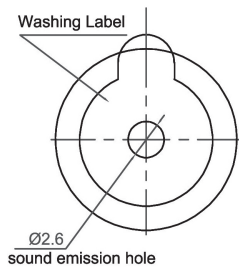

Magnetic Buzzer (DC)

Canopus Part no.	Operating Voltage (VDC)	Rated Voltage (VDC)	Max Rated Current (mA)	Min Sound Output (dBA)	Resonant Frequency (Hz)	Tone Nature	Operating Temperature (°C)	Housing	Terminal	Weight (g)
CMB1005EC25NP	3 ~ 7	5	25	76 at 10cm	2500±200	Continuous	-25 ~ +70	Noryl	Pin	1

Canopus Part no.	Operating Voltage (VDC)	Rated Voltage (VDC)	Max Rated Current (mA)	Min Sound Output (dBA)	Resonant Frequency (Hz)	Tone Nature	Operating Temperature (°C)	Housing	Terminal	Weight (g)
CMB1206EC23NP	4 ~ 7	5	30	85 at 10cm	2300±300	Continuous	-40 ~ +92	Noryl	Pin	2

Canopus Part no.	Operating Voltage (VDC)	Rated Voltage (VDC)	Max Rated Current (mA)	Min Sound Output (dBA)	Resonant Frequency (Hz)	Tone Nature	Operating Temperature (°C)	Housing	Terminal	Weight (g)
CMB1207AC23NP	1.4 ~ 2	1.5	25	76 at 10cm	2300±500	Continuous	-40 ~ +86	Noryl	Pin	1
CMB1207CC23NP	2 ~ 5	3	30	83 at 10cm	2300±3400	Continuous	-40 ~ +87	Noryl	Pin	1
CMB1207EC23NP	3 ~ 7	3	30	83 at 10cm	2300±400	Continuous	-40 ~ +89	Noryl	Pin	1
CMB1207EC31NP	3 ~ 7	3	30	83 at 10cm	3100±300	Continuous	-40 ~ +88	Noryl	Pin	1
CMB1207HC23NP	9 ~ 15	12	30	83 at 10cm	2300±400	Continuous	-40 ~ +91	Noryl	Pin	1
CMB1207HC31NP	9 ~ 15	12	30	83 at 10cm	3100±300	Continuous	-40 ~ +90	Noryl	Pin	1