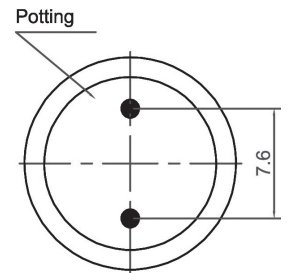

Magnetic Buzzer (DC)

Canopus Part no.	Operating Voltage (VDC)	Rated Voltage (VDC)	Max Rated Current (mA)	Min Sound Output (dBA)	Resonant Frequency (Hz)	Tone Nature	Operating Temperature (°C)	Housing	Terminal	Weight (g)
CMB1005EC25NP	3 ~ 7	5	25	76 at 10cm	2500±200	Continuous	-25 ~ +70	Noryl	Pin	1

Canopus Part no.	Operating Voltage (VDC)	Rated Voltage (VDC)	Max Rated Current (mA)	Min Sound Output (dBA)	Resonant Frequency (Hz)	Tone Nature	Operating Temperature (°C)	Housing	Terminal	Weight (g)
CMB1206EC23NP	4 ~ 7	5	30	85 at 10cm	2300±300	Continuous	-40 ~ +92	Noryl	Pin	2

Canopus Part no.	Operating Voltage (VDC)	Rated Voltage (VDC)	Max Rated Current (mA)	Min Sound Output (dBA)	Resonant Frequency (Hz)	Tone Nature	Operating Temperature (°C)	Housing	Terminal	Weight (g)
CMB1207AC23NP	1.4 ~ 2	1.5	25	76 at 10cm	2300±500	Continuous	-40 ~ +86	Noryl	Pin	1
CMB1207CC23NP	2 ~ 5	3	30	83 at 10cm	2300±3400	Continuous	-40 ~ +87	Noryl	Pin	1
CMB1207EC23NP	3 ~ 7	3	30	83 at 10cm	2300±400	Continuous	-40 ~ +89	Noryl	Pin	1
CMB1207EC31NP	3 ~ 7	3	30	83 at 10cm	3100±300	Continuous	-40 ~ +88	Noryl	Pin	1
CMB1207HC23NP	9 ~ 15	12	30	83 at 10cm	2300±400	Continuous	-40 ~ +91	Noryl	Pin	1
CMB1207HC31NP	9 ~ 15	12	30	83 at 10cm	3100±300	Continuous	-40 ~ +90	Noryl	Pin	1