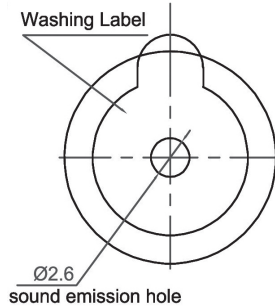

Magnetic Buzzer (DC)

Canopus Part no.	Operating Voltage (VDC)	Rated Voltage (VDC)	Max Rated Current (mA)	Min Sound Output (dBA)	Resonant Frequency (Hz)	Tone Nature	Operating Temperature (°C)	Housing	Terminal	Weight (g)
CMB1005EC25NP	3 ~ 7	5	25	76 at 10cm	2500±200	Continuous	-25 ~ +70	Noryl	Pin	1

Canopus Part no.	Operating Voltage (VDC)	Rated Voltage (VDC)	Max Rated Current (mA)	Min Sound Output (dBA)	Resonant Frequency (Hz)	Tone Nature	Operating Temperature (°C)	Housing	Terminal	Weight (g)
CMB1206EC23NP	4 ~ 7	5	30	85 at 10cm	2300±300	Continuous	-40 ~ +92	Noryl	Pin	2

Canopus Part no.	Operating Voltage (VDC)	Rated Voltage (VDC)	Max Rated Current (mA)	Min Sound Output (dBA)	Resonant Frequency (Hz)	Tone Nature	Operating Temperature (°C)	Housing	Terminal	Weight (g)
CMB1207AC23NP	1.4 ~ 2	1.5	25	76 at 10cm	2300±500	Continuous	-40 ~ +86	Noryl	Pin	1
CMB1207CC23NP	2 ~ 5	3	30	83 at 10cm	2300±3400	Continuous	-40 ~ +87	Noryl	Pin	1
CMB1207EC23NP	3 ~ 7	3	30	83 at 10cm	2300±400	Continuous	-40 ~ +89	Noryl	Pin	1
CMB1207EC31NP	3 ~ 7	3	30	83 at 10cm	3100±300	Continuous	-40 ~ +88	Noryl	Pin	1
CMB1207HC23NP	9 ~ 15	12	30	83 at 10cm	2300±400	Continuous	-40 ~ +91	Noryl	Pin	1
CMB1207HC31NP	9 ~ 15	12	30	83 at 10cm	3100±300	Continuous	-40 ~ +90	Noryl	Pin	1