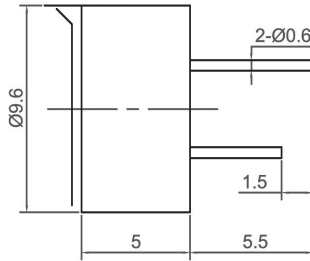

Magnetic Buzzer (DC)

Canopus Part no.	Operating Voltage (VDC)	Rated Voltage (VDC)	Max Rated Current (mA)	Min Sound Output (dBA)	Resonant Frequency (Hz)	Tone Nature	Operating Temperature (°C)	Housing	Terminal	Weight (g)
CMB1005EC25NP	3 ~ 7	5	25	76 at 10cm	2500±200	Continuous	-25 ~ +70	Noryl	Pin	1

Canopus Part no.	Operating Voltage (VDC)	Rated Voltage (VDC)	Max Rated Current (mA)	Min Sound Output (dBA)	Resonant Frequency (Hz)	Tone Nature	Operating Temperature (°C)	Housing	Terminal	Weight (g)
CMB1206EC23NP	4 ~ 7	5	30	85 at 10cm	2300±300	Continuous	-40 ~ +92	Noryl	Pin	2

Canopus Part no.	Operating Voltage (VDC)	Rated Voltage (VDC)	Max Rated Current (mA)	Min Sound Output (dBA)	Resonant Frequency (Hz)	Tone Nature	Operating Temperature (°C)	Housing	Terminal	Weight (g)
CMB1207AC23NP	1.4 ~ 2	1.5	25	76 at 10cm	2300±500	Continuous	-40 ~ +86	Noryl	Pin	1
CMB1207CC23NP	2 ~ 5	3	30	83 at 10cm	2300±3400	Continuous	-40 ~ +87	Noryl	Pin	1
CMB1207EC23NP	3 ~ 7	3	30	83 at 10cm	2300±400	Continuous	-40 ~ +89	Noryl	Pin	1
CMB1207EC31NP	3 ~ 7	3	30	83 at 10cm	3100±300	Continuous	-40 ~ +88	Noryl	Pin	1
CMB1207HC23NP	9 ~ 15	12	30	83 at 10cm	2300±400	Continuous	-40 ~ +91	Noryl	Pin	1
CMB1207HC31NP	9 ~ 15	12	30	83 at 10cm	3100±300	Continuous	-40 ~ +90	Noryl	Pin	1